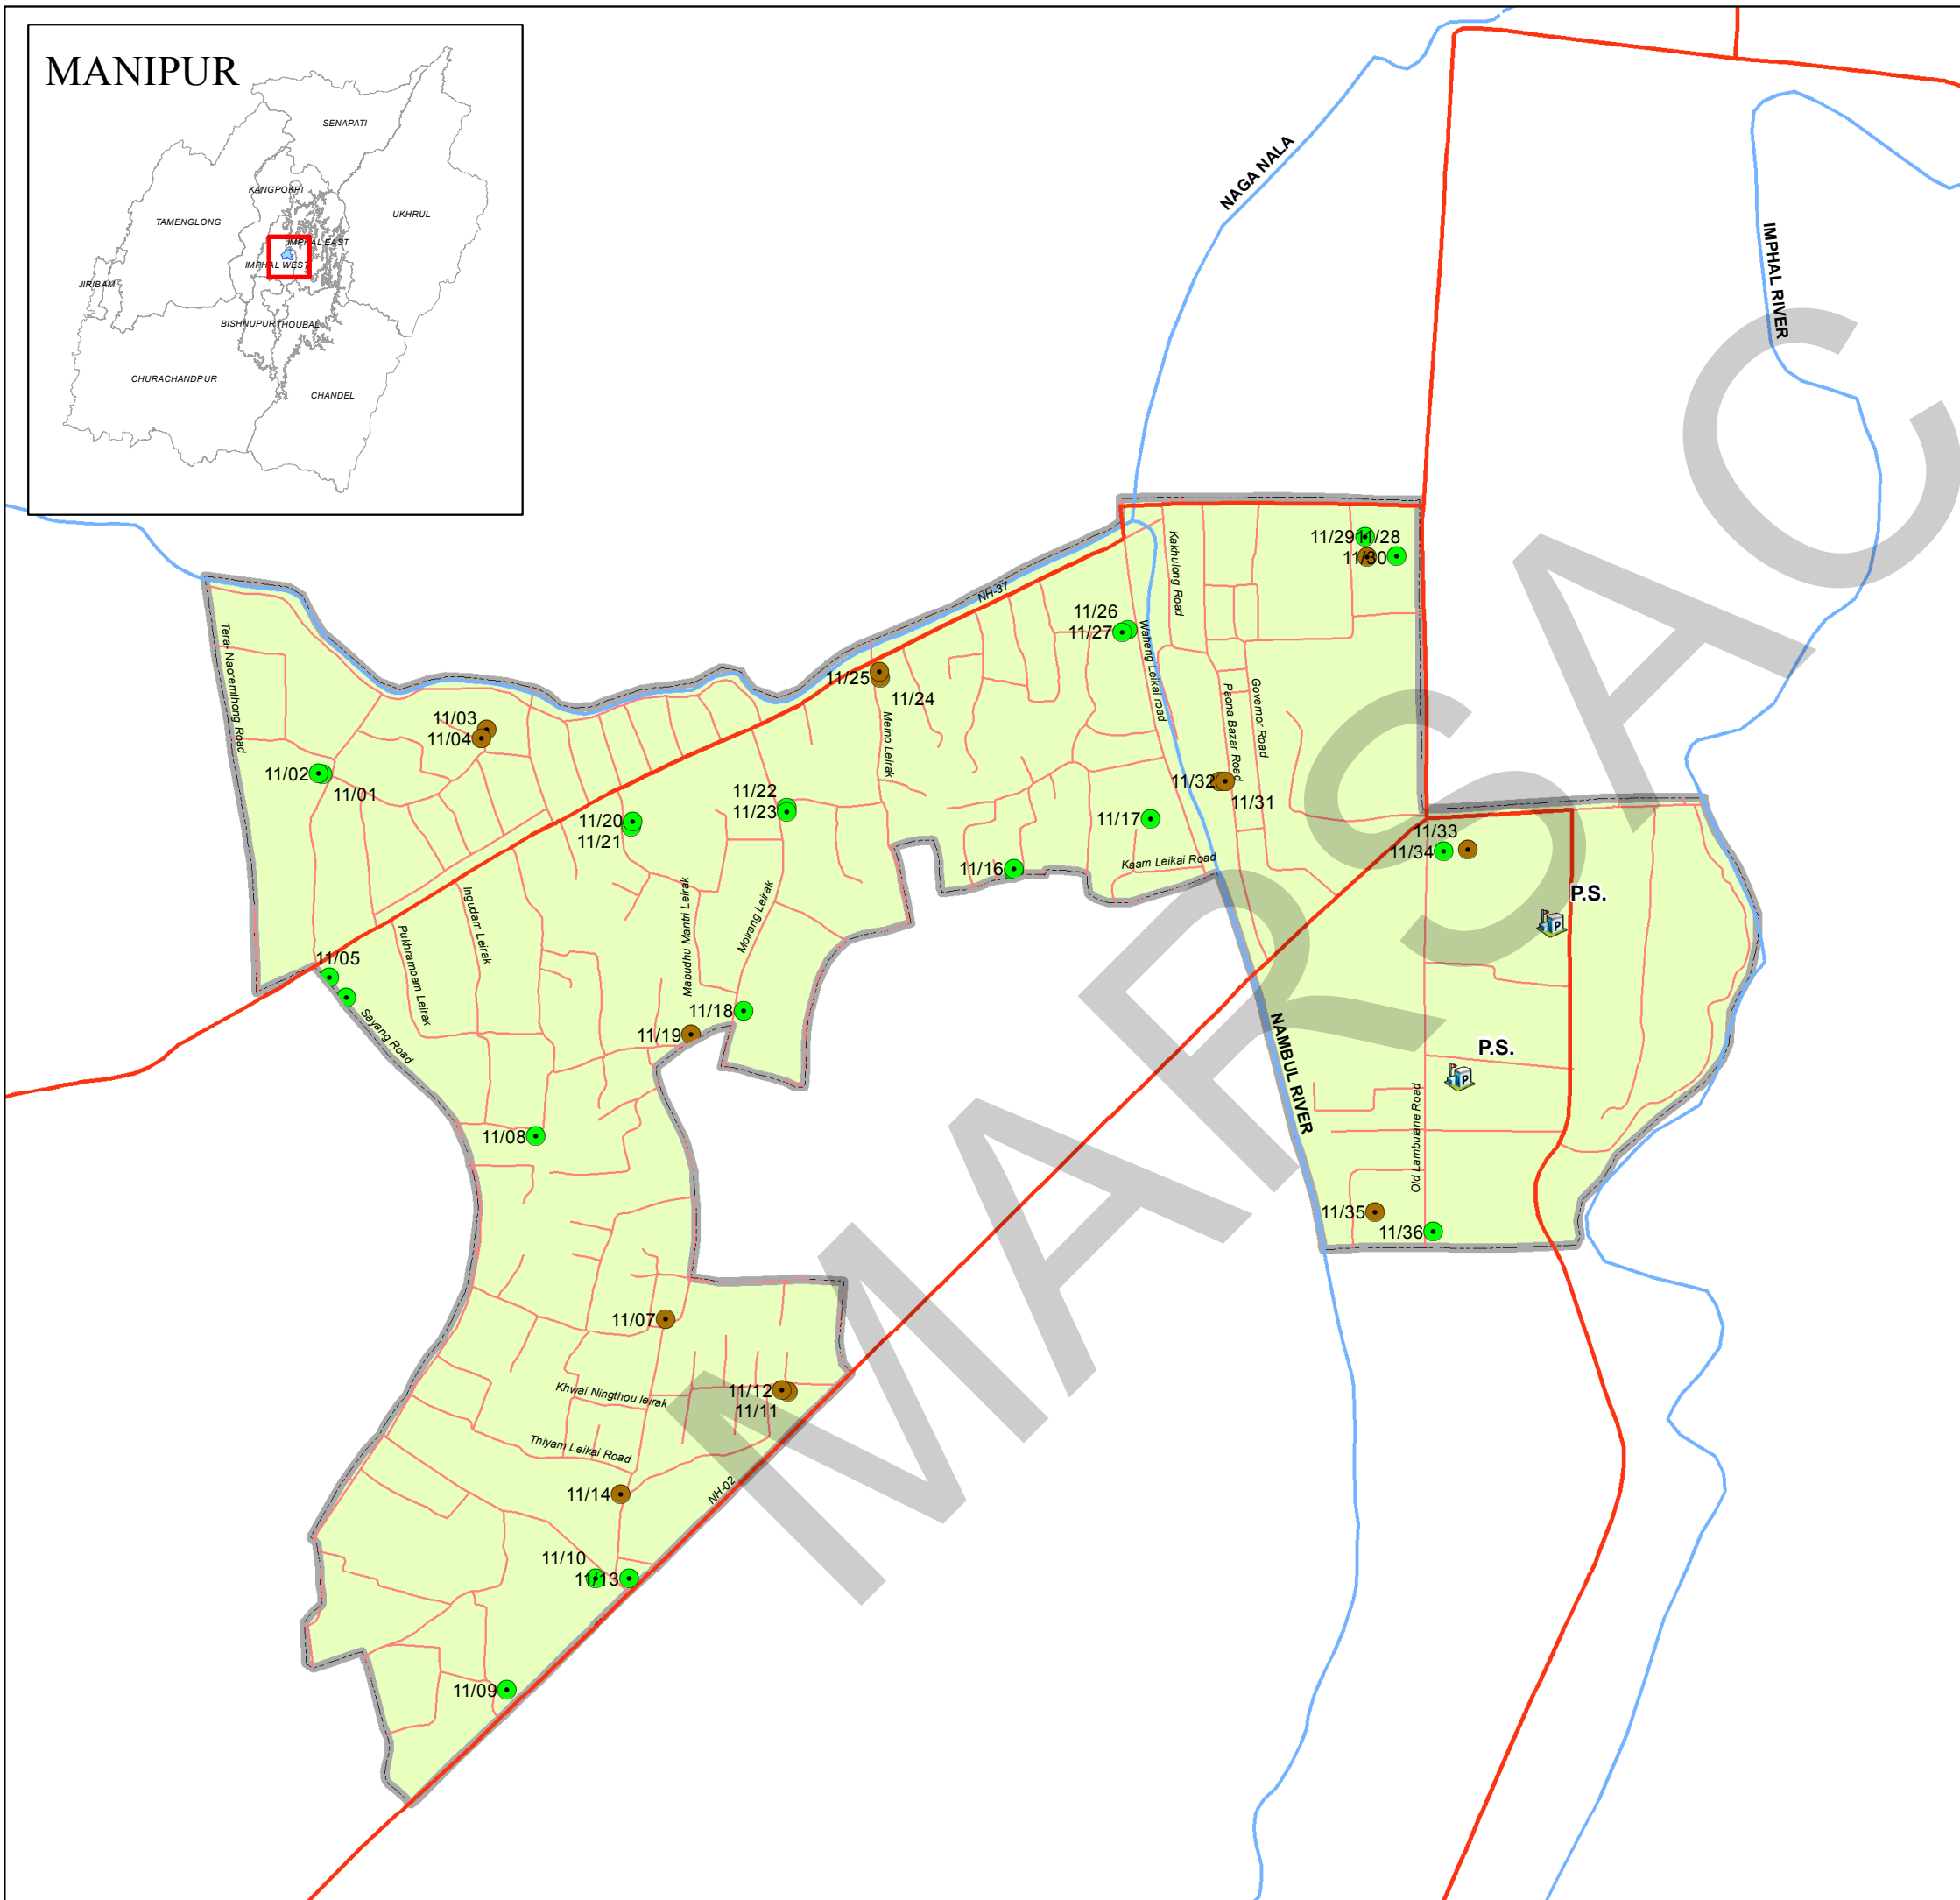

MANIPUR

AC MAP (11- Sagolband AC)

Legend

- Health Centre
- Police Station
- DistrictHQ
- Sub-DivisionHQ
- Helipad
- River
- National Highway
- Other Roads
- AC Boundary

Polling Stations

- Normal
- Critical
- Vulnerable
- Both

Prepared by:
Manipur Remote Sensing
Applications Centre (MARSAC)

Prepared for:
CEO, Manipur